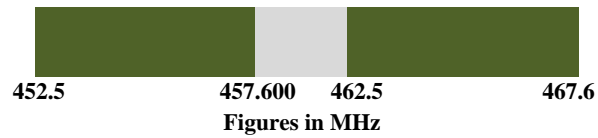

## Frequency Allocation for 450 MHz Band (WLL) in Pakistan

Operators	NTR-I	HTR	ITR	RTR	NTR-II	GTR	FTR	LTR	CTR	MTR	STR-V	WTR	KTR	STR-I				
Telecard	X	X	X	B	B	X	X	C	B	X	X	X	X	X				
Worldcall	X	X	X	X	X	X	X	X	X	X	X	X	B	C	X			
PTCL	A	B	A	B	C	X	A	X	A	B	X	A	A	B	A	A	A	A