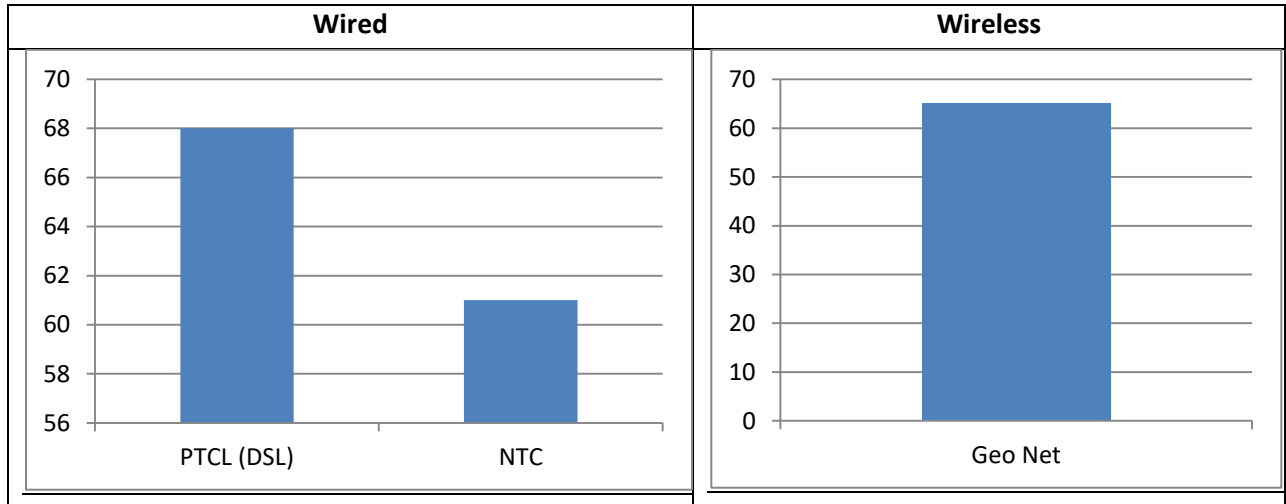

City-Wise Ranking

Based upon technical parameters, city-wise standings of operators are given below for reference of general public:

a. Karachi

b. Lahore

c. Rawalpindi

d. Peshawar

e. Quetta

f. Muzaffarabad