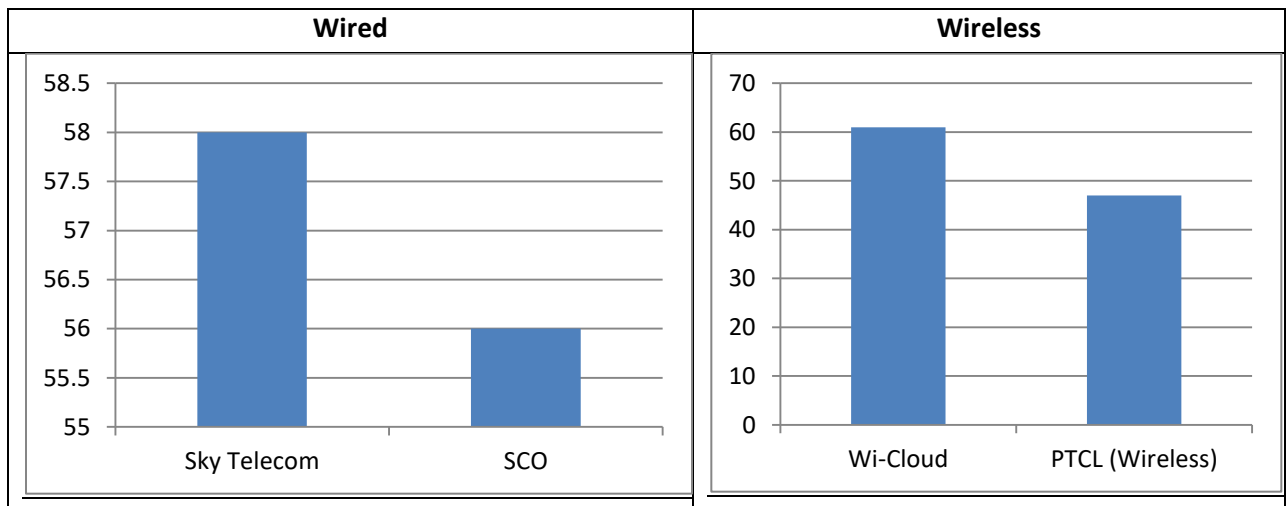

City-Wise Ranking

Based upon technical parameters, city-wise standings of operators are given below for reference of general public:

a. Karachi

b. Lahore

c. Rawalpindi

d. Peshawar

e. Quetta

f. Muzaffarabad