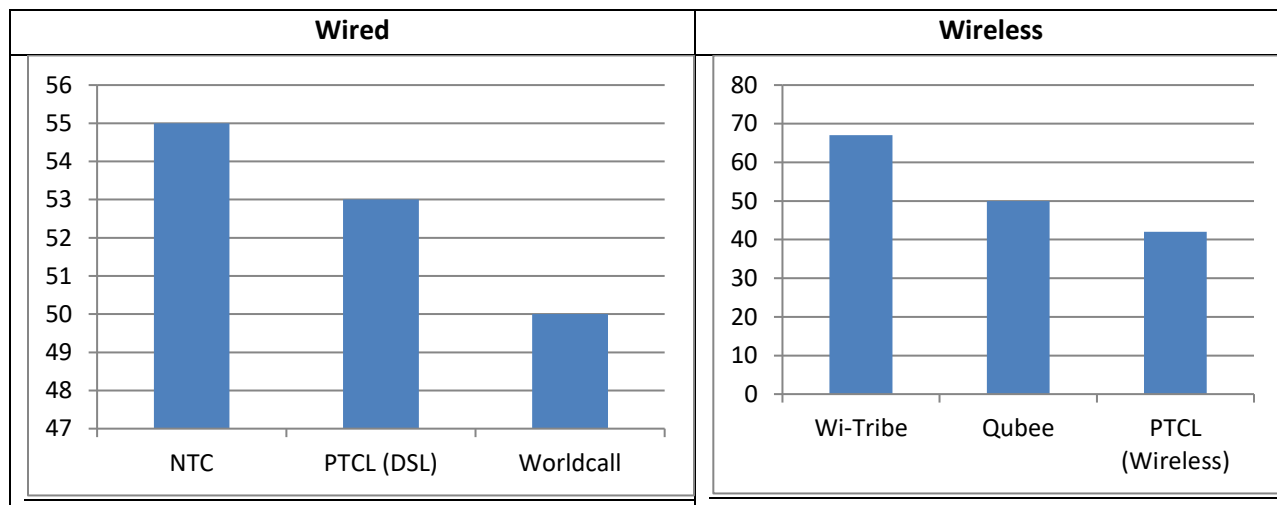

City-Wise Ranking

Based upon technical parameters, city-wise standings of operators are given below for reference of general public:

a. Karachi

b. Lahore

c. Rawalpindi

d. Peshawar

e. Quetta

f. Muzaffarabad