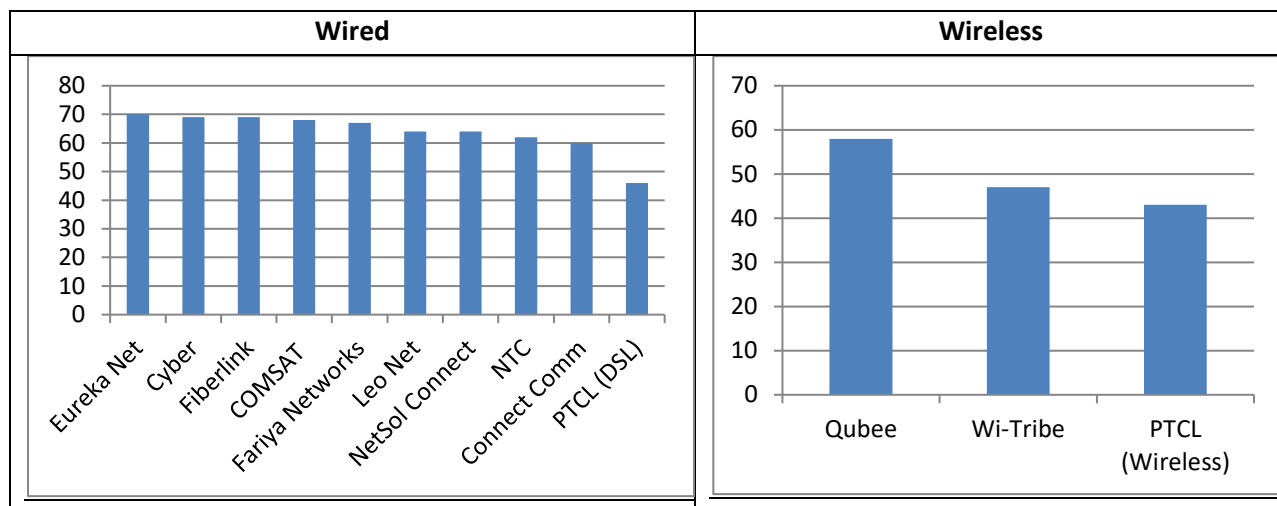

City-Wise Ranking

Based upon technical parameters, city-wise standings of operators are given below for reference of general public:

a. Karachi

b. Lahore

c. Rawalpindi

d. Peshawar

e. Quetta

f. Muzaffarabad