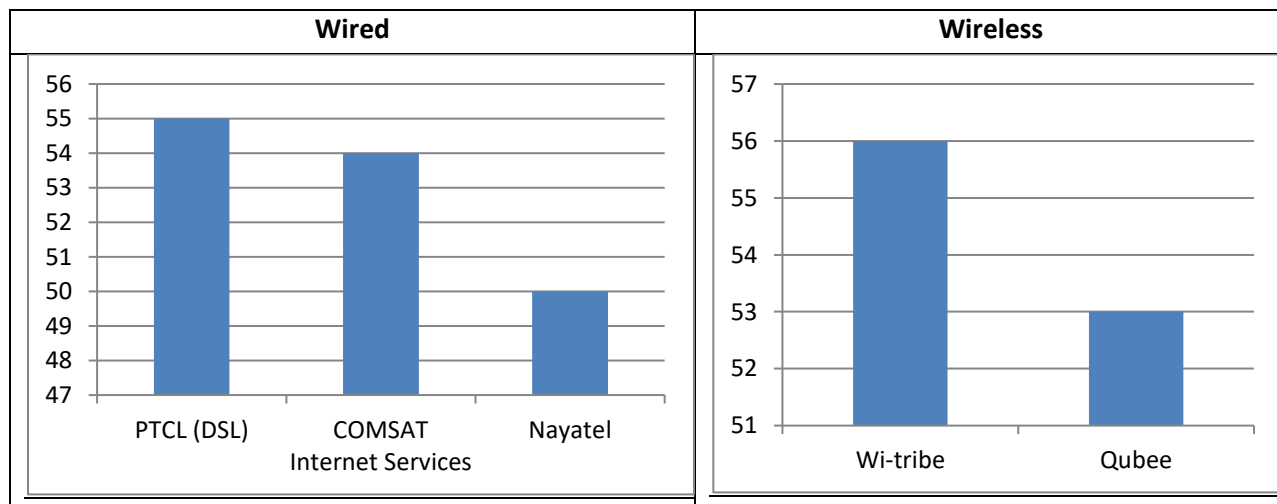

City-Wise Ranking

Based upon technical parameters, city-wise standings of operators are given below for reference of general public:

a. Karachi

b. Lahore

c. Rawalpindi

d. Peshawar

e. Quetta

f. Muzaffarabad