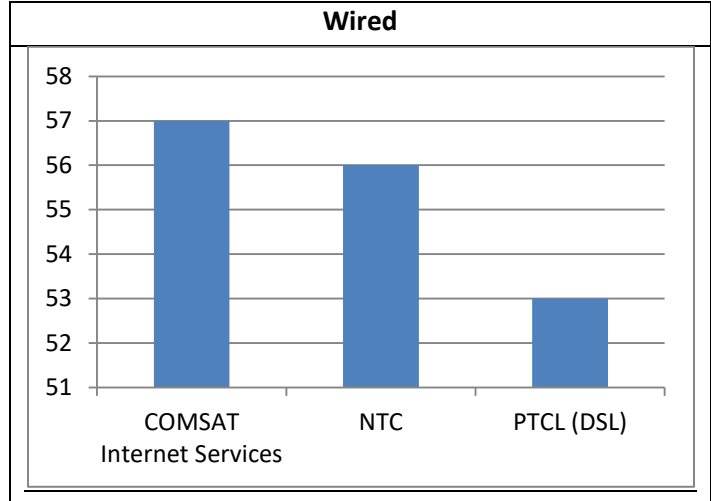

City-Wise Ranking

Based upon technical parameters, city-wise standings of operators are given below for reference of general public:

a. Karachi

b. Lahore

c. Rawalpindi

d. Peshawar

e. Quetta

f. Muzaffarabad